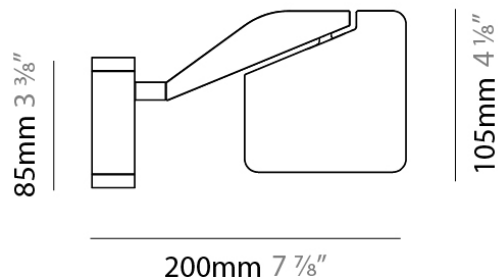

JACKIE SURFACE

D83410-BLK

PROJECT

TYPE

NOTES

QUANTITY

DATE

GENERAL

Series: Jackie

Brand: Panzeri

Division: Design

Mounting Type: Surface

Mounting Location: Wall

Subcategory: Task

PHYSICAL

Shape: Abstract

Length (mm): 105

Length (in): 4 1/8

Width (mm): 105

Width (in): 4 1/8

Height (mm): 105

Height (in): 4 1/8

Extension (mm): 200

Extension (in): 7 7/8

Light Distribution: Adjustable / Direct

Weight (kg): 0.525

Weight (lbs): 1.157

Diffuser: Acrylic - satin finish

Fixture Material: Aluminum Die Cast

ELECTRICAL

Input Wattage Range: 10 - 19 W

Lamp Type: LED

Input Wattage (W): 10

Total Output Wattage (W): 8

Dimming: 5-Step Touch Dimming

Driver Included: Yes

Driver Location: Integrated

Driver Type: Constant Current - 120Vac

Driver Class: Class 2

Input Voltage (V): 120

Output Voltage (V): 24

LED

Number of LEDs: 1

Color Temperature (°K): 3000

Max. Delivered Lumen (lm): 526

Nominal Lumen (lm): 600

CRI: >90 CRI

Efficiency (%): 87.667

Efficacy (lm/w): 52.6

Lamp Life (hrs): 50000

OPTICAL

Optic°: Diffused

RATINGS AND CERTIFICATIONS

Certified By: CSA Certified to UL and CSA Standards

IP rating: IP40